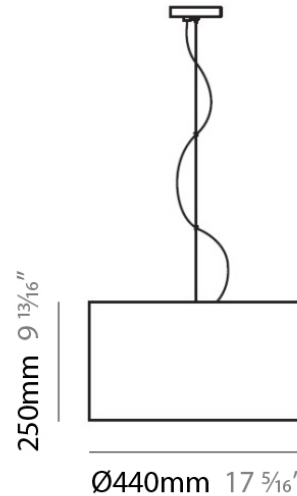

PROJECT	_____
TYPE	_____
NOTES	_____
QUANTITY	_____
DATE	_____

DEBUT SUSPENSION

D81118

GENERAL

Series: Debut
Brand: Panzeri
Division: Design
Mounting Type: Suspension
Mounting Location: Ceiling
Subcategory: Pendant

PHYSICAL

Shape: Drum
Diameter (mm): 440
Diameter (in): 17 1/2
Height (mm): 250
Height (in): 10
Max. Overall Height (mm): 2250
Max. Overall Height (in): 88 9/16
Light Distribution: Direct / Indirect
Weight (kg): 3.27
Weight (lbs): 7.2
Diffuser: Ostrich White Recycled Leather
Fixture Finish: NIC
Fixture Material: Metal

ELECTRICAL

Number of Lamps: 1
Lamp Type: LED Retrofit / CFL
Lamp Shape: A19
Bulb Included: Bulb Not Included
Total Output Wattage (W): 15 / 23
Max. Wattage Per Lamp (W): 15 / 23
Lamp Base: E26
Input Voltage (V): 120
Upon Request: 277Vac / GU24

LED

OPTICAL

RATINGS AND CERTIFICATIONS

Certified By: CSA Certified to UL and CSA Standards
IP rating: IP20