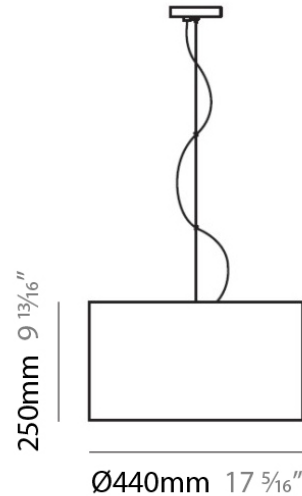

DEBUT SUSPENSION

D81116

GENERAL

Series: Debut
Brand: Panzeri
Division: Design
Mounting Type: Suspension
Mounting Location: Ceiling
Subcategory: Pendant

PHYSICAL

Shape: Drum
Diameter (mm): 440
Diameter (in): 17 1/2
Height (mm): 250
Height (in): 10
Max. Overall Height (mm): 2250
Max. Overall Height (in): 88 9/16
Light Distribution: Direct / Indirect
Weight (kg): 3.27
Weight (lbs): 7.2
Diffuser: Crocodile Red Recycled Leather
Fixture Finish: NIC
Fixture Material: Metal

ELECTRICAL

Number of Lamps: 1
Lamp Type: LED Retrofit
Lamp Shape: A19
Bulb Included: Bulb Not Included
Total Output Wattage (W): 15
Max. Wattage Per Lamp (W): 15
Lamp Base: E26
Input Voltage (V): 120
Upon Request: 277Vac / GU24

LED

OPTICAL

RATINGS AND CERTIFICATIONS

Certified By: CSA Certified to UL and CSA Standards
IP rating: IP20

PROJECT
TYPE
NOTES
QUANTITY
DATE